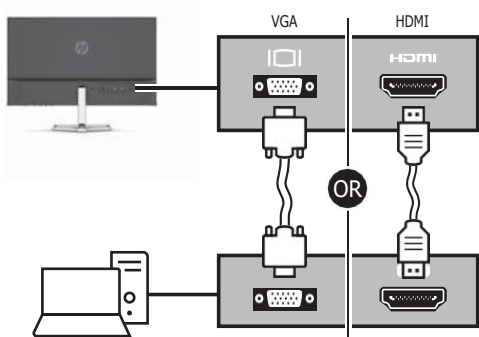

Quick Setup

Optimum Resolution: 1920 x 1080 @ 60 Hz
Maximum Resolution: 1920 x 1080 @ 75 Hz

1

2

3

4

www.skywardtel.com

Go to www.hp.com/support to locate your user guide, drivers, and software.
انقل إلى www.hp.com/support للعثور على دليل المستخدم والبرامج وبرنامج التشغيل.

Kunjungi www.skywardtel.com, untuk menemukan panduan pengguna, driver, dan perangkat lunak Anda.

Отидете на www.skywardtel.com, за да изтеглите ръководството за потребителя, драйвери и софтуер.

Přejděte na stránku www.hp.com/support, na které vyhledejte uživatelskou příručku, ovladače a software.

Gå til www.skywardtel.com, for at finde din brugervejledning, drivere og software.

Gehen Sie zu www.skywardtel.com, um Ihr Benutzerhandbuch, Treiber und Software zu finden.

Vaya a www.skywardtel.com, para localizar su guía de usuario, controladores y software.

Μεταβείτε στη διεύθυνση www.skywardtel.com, για να βρείτε τον οδηγό χρήσης, προγράμματα οδήγησης και λογισμικό.

Rendez-vous sur www.skywardtel.com, pour accéder au manuel de l'utilisateur, aux pilotes et aux logiciels.

Visitare la pagina www.skywardtel.com, per individuare la guida per l'utente, i driver e il software in uso.

Пайдаланушы нұсқаулығын, драйверлерді және бағдарламалық құралды алу үшін, www.skywardtel.com сілтемесіне өтіңіз.

Lai atrastu lietošanas rokasgrāmatu, draiverus un programmatūru, apmeklējiet vietni www.skywardtel.com.

Eikite adresu www.skywardtel.com, ir susiraskite savo naudotojo vadovą, tvarkykles bei programinę įrangą.

A felhasználói útmutatók, illesztőprogramok és szoftverek megkereséséhez lépjen a www.skywardtel.com oldalra.

Ga naar www.skywardtel.com, om de gebruikershandleiding, stuurprogramma's en software te vinden.