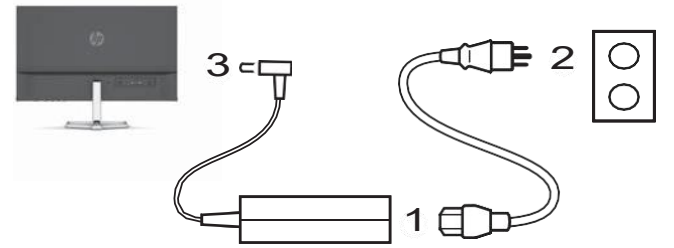

Quick Setup

Optimum Resolution: 1920 x 1080 @ 60 Hz
Maximum Resolution: 1920 x 1080 @ 75 Hz

1

2

3

4

www.skywardtel.com

Go to www.hp.com/support to locate your user guide, drivers, and software.
انقل إلى www.hp.com/support للعثور على دليل المستخدم والبرامج وبرنامج التشغيل.

Kunjungi www.skywardtel.com, untuk menemukan panduan pengguna, driver, dan perangkat lunak Anda.

Отидете на www.skywardtel.com, за да изтеглите ръководството за потребителя, драйвери и софтуер.

Přejděte na stránku www.hp.com/support, na které vyhledejte uživatelskou příručku, ovladače a software.

Gå til www.skywardtel.com, for at finde din brugervejledning, drivere og software.

Gehen Sie zu www.skywardtel.com, um Ihr Benutzerhandbuch, Treiber und Software zu finden.

Vaya a www.skywardtel.com, para localizar su guía de usuario, controladores y software.

Μεταβείτε στη διεύθυνση www.skywardtel.com, για να βρείτε τον οδηγό χρήσης, προγράμματα οδήγησης και λογισμικό.

Rendez-vous sur www.skywardtel.com, pour accéder au manuel de l'utilisateur, aux pilotes et aux logiciels.

Visitare la pagina www.skywardtel.com, per individuare la guida per l'utente, i driver e il software in uso.

Пайдаланушы нұсқаулығын, драйверлерді және бағдарламалық құралды алу үшін, www.skywardtel.com сілтемесіне өтіңіз.

Lai atrastu lietošanas rokasgrāmatu, draiverus un programmatūru, apmeklējiet vietni www.skywardtel.com.

Eikite adresu www.skywardtel.com, ir susiraskite savo naudotojo vadovą, tvarkykles bei programinę įrangą.

A felhasználói útmutatók, illesztőprogramok és szoftverek megkereséséhez lépjen a www.skywardtel.com oldalra.

Ga naar www.skywardtel.com, om de gebruikershandleiding, stuurprogramma's en software te vinden.